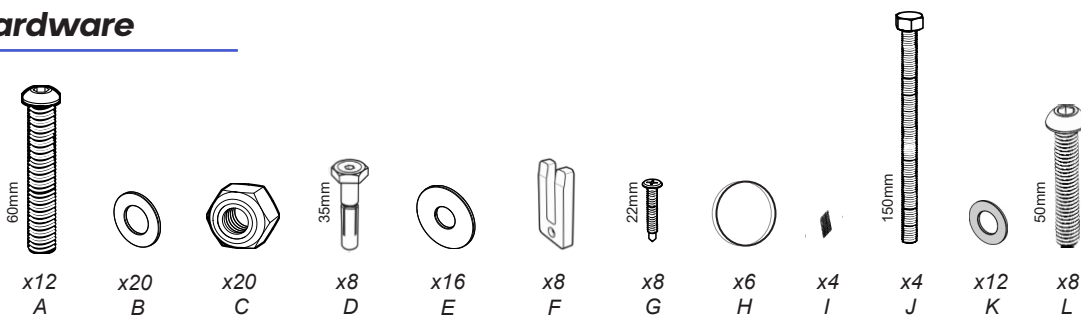

FITTING INSTRUCTIONS

Part Name/Description:

Part No: ATW01715 Ford Ranger PY Dual Cab 2022 to Current, LR Wildback Canopy

In the Box

Hardware

Tools Required

Any vehicle accessories which are not properly fitted, can be dangerous. Please read these instructions carefully prior to fitting and comply with the instructions at all times. If in any doubt please contact us e: sales@aussietonneaus.com.au