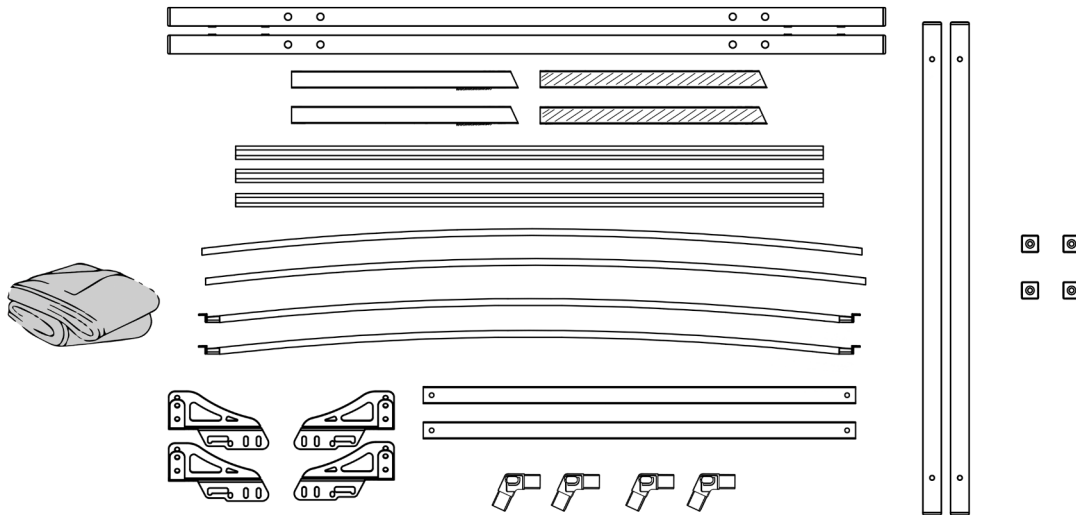

FITTING INSTRUCTIONS

Part Name/Description:

Part No: ATW01715 Ford Ranger PY Dual Cab 2022 to Current, LR Wildback Canopy

In the Box

Hardware

Tools Required

Any vehicle accessories which are not properly fitted, can be dangerous. Please read these instructions carefully prior to fitting and comply with the instructions at all times. If in any doubt please contact us e: sales@aussietonneaus.com.au